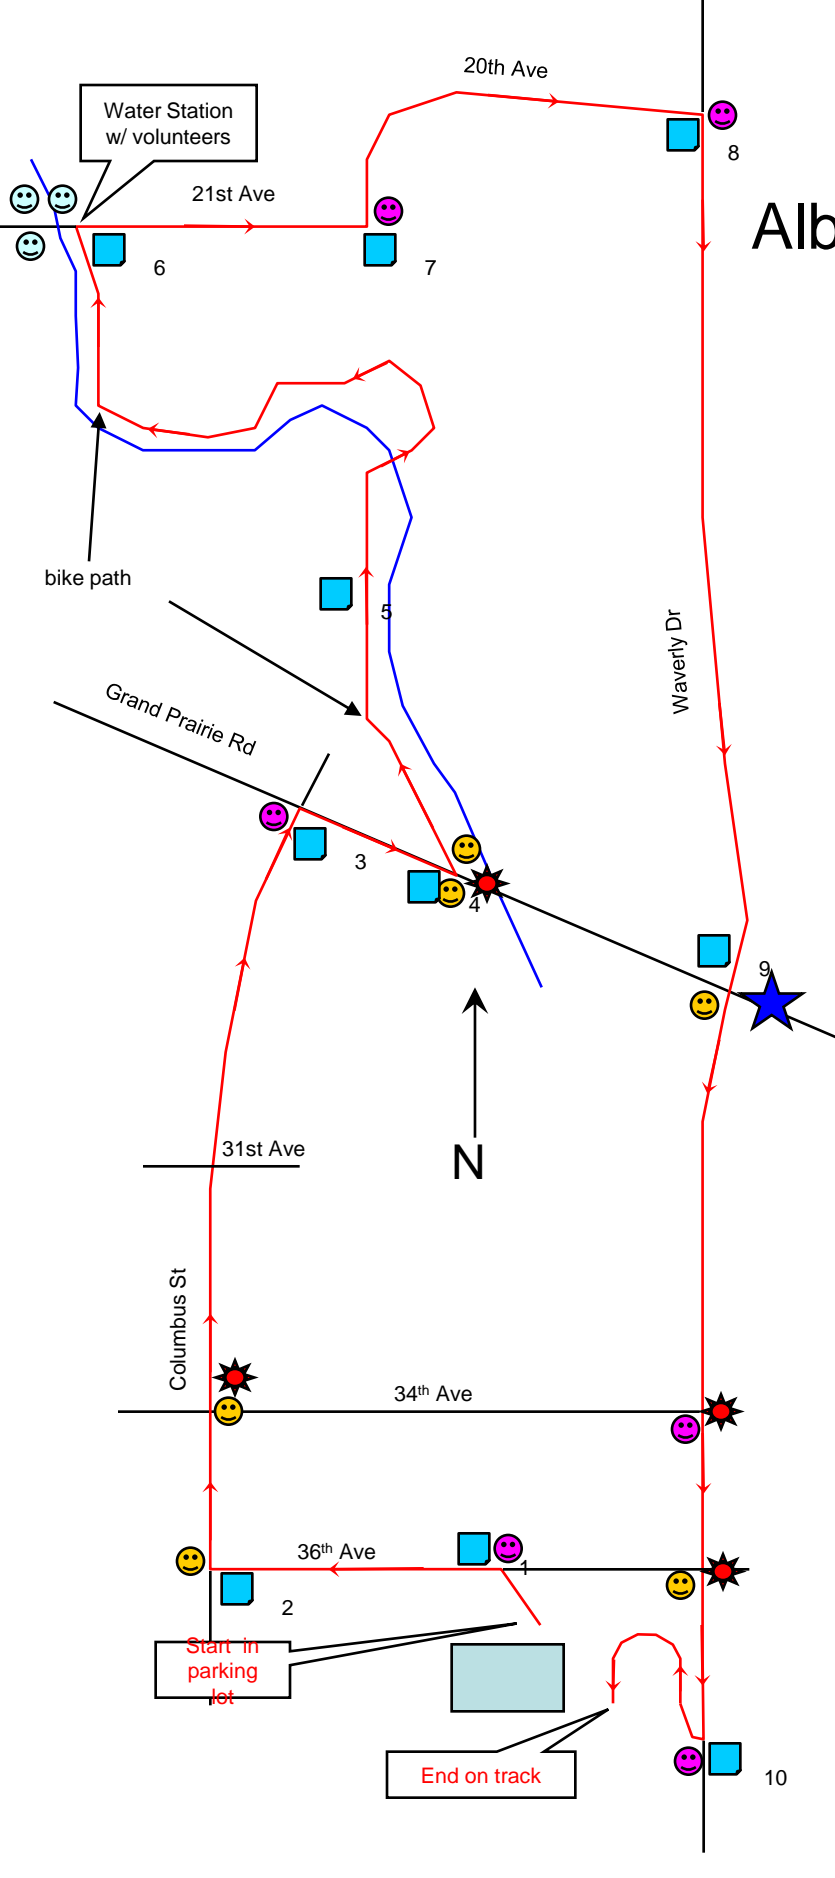

Albany Sprint Triathlon Run Course Map

Approx times:

First runner - 9:00am
 Last runner - 10:45am

-  -Water station volunteer
-  -
-  -Volunteers at corners WITH VEST
-  - Stopping traffic
-  - 15
- 